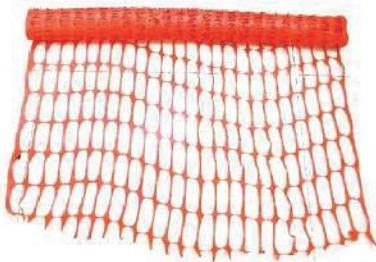

Your Safety is in Safe Hands.....

EDITION / 2021

STYLE NO: HVK
BRAND: SCI
HI-VISIBILITY FENCING MESH - 1M X 50 METERS
ORIGIN: THAILAND

STYLE NO: JYM
BRAND: SCI
HI-VISIBILITY FENCING MESH - 1M X 50M
ORIGIN: THAILAND

STYLE NO: JOH
BRAND: SCI
HI-VISIBILITY FENCING MESH - 40 METERS
ORIGIN: CHINA

STYLE NO: LGO
BRAND: SCI
HI-VISIBILITY FENCING MESH - 20 METERS
ORIGIN: CHINA