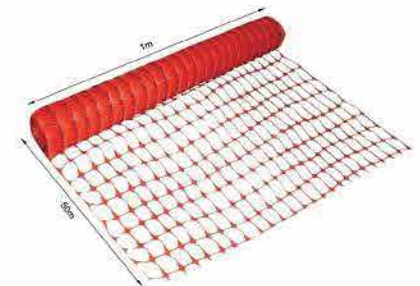

STYLE NO: MS0
BRAND: SCI
HI-VISIBILITY FENCING MESH - 1M X 50M
ORIGIN: CHINA